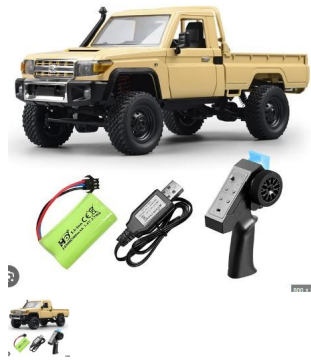

Toyota Land Cruiser MN82 4WD Mini Crawler RTR 1/12

MN82

Rating: Not Rated Yet

Price

Sales price R1399,00

[Ask a question about this product](#)

Manufacturer [MN RC](#)

Description

Available in Red Colour aswell

BASIC INFO

Motor: 280 brushed motor

Steer: 1/2 steering servo

Transmitter Frequency: 2.4G

Channel: 2CH

Remote Distance: About 100m

Ons Battery Playing Time: Approx.30 minutes

Max Climbing Angle: 40°

Approach Angle: 50°

Descender Angle: 30°

DIMENSIONS:

Car Size: 36.7*18*17.5cm

Wheelbase: 21.5cm

Ground Clearance: 4cm

Box Size: 41*21*25cm

FEATURES:

Injection molded frame

Front plastic linkage steel pipe

INCLUDED:

1 x RC Car

1 x Battery (Car)

1 x Remote Controller

1 x USB Charging Cable

Reviews

There are yet no reviews for this product.