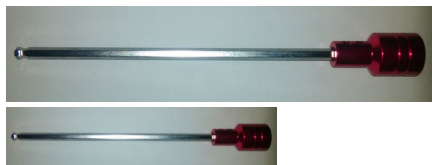

Prolux Starter Shaft

PLX1281

Rating: Not Rated Yet

Price

Sales price R225,00

[Ask a question about this product](#)

Manufacturer [Prolux](#)

Description Fits all nitro helicopters with the one way bearing situated in the helicopter itself.