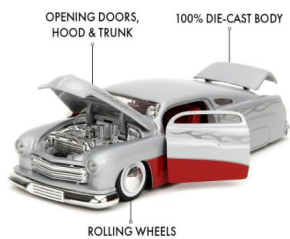

Description

Reviews

There are yet no reviews for this product.