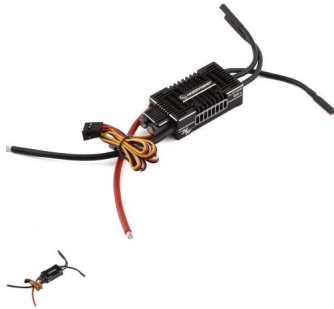

Hobbywing Platinum Pro 150A ESC V5 3-8s Brushless ESC

HW30203500

Rating: Not Rated Yet

Price

Sales price R3699,00

[Ask a question about this product](#)

Manufacturer [Hobbywing](#)

Description

FEATURES

Built-in LED for status indication

Multiple security feature

SPECS

Current duration/peak: 150A/180A

Number of gears: 3-8S

BEV voltage: 5.4-8.4V

BEV current continuous/peak: 10A/20A

Dimensions: 83x37x21mm

Weight: 14g

INCLUDES

1 x Platinum V5 150A controller

1 x manual

Reviews

There are yet no reviews for this product.