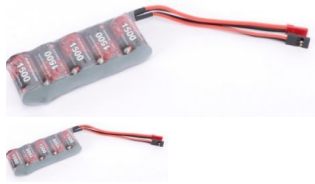

Enrich Power 1500mAh, 6V NiMH Battery (Straight Pack)

EP1500-5B

Rating: Not Rated Yet

Price

Sales price R275,00

[Ask a question about this product](#)

Manufacturer [Enrichpower](#)

Description

Use for Car receivers

Reviews

There are yet no reviews for this product.